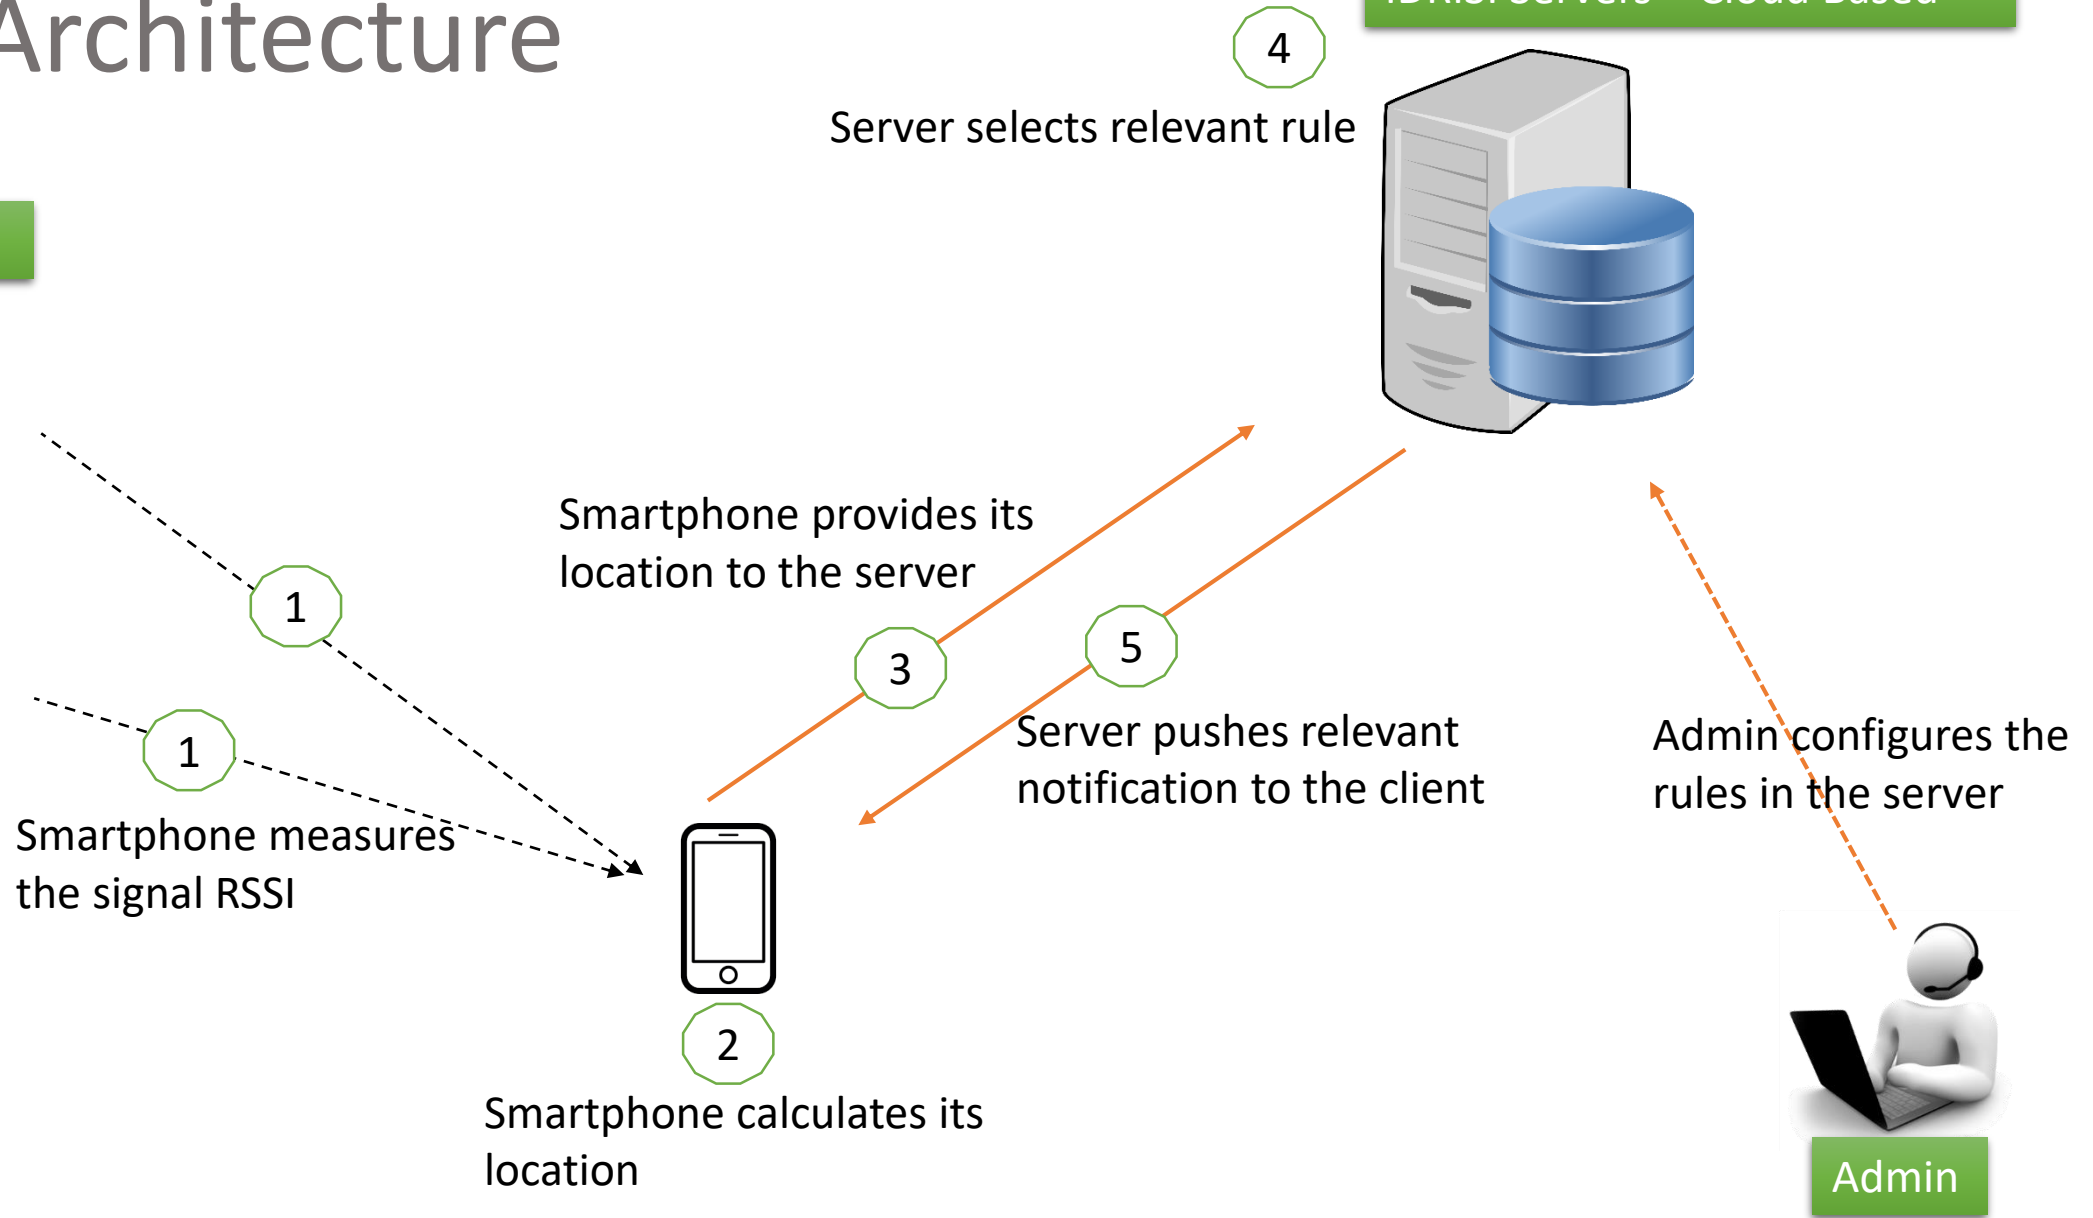

iDRISI

Location Based Solutions

IDRISI LOCATION BASED NOTIFICATION

ILBN

iDRiSi Location Based Notification(ILBN):

Is a new product coming to the market in June
2018

It can push **notifications** (in various formats)
to the clients smartphone (and to the admin)
based on the **clients' location** and based on
predefined rules

ILBN Product Overview

- ✓ Uses the advanced iDRiSI indoor location software platform
- ✓ Suitable for various of customers and use cases as described in this document
- ✓ Easy to configure, fully secure and very accurate
- ✓ Supports Android and IOS smartphones
- ✓ Supports WiFi & BLE

ILBN Architecture

IDRISI Servers – Cloud Based

WIFI / BLE

Use Cases

Market Segment	Use Case
Retail	Employees: Location Based Safety Messages, Customers: Location Based advertisement and discounts
Shopping Malls	Customers: Location Based Coupons/ advertisements
Hospitals	Employees: staff time attendance, Location Based Safety Messages Patients:
Museums	Visitors: Location Based Content & Path Recommendations